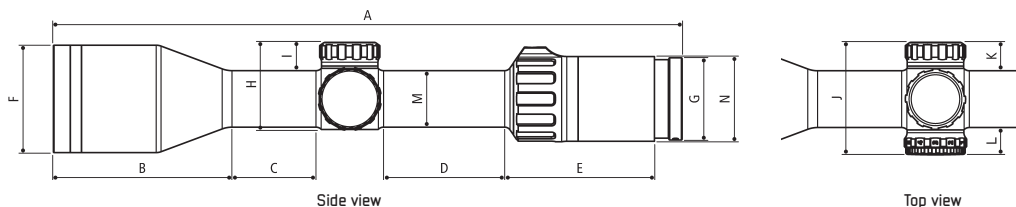

German. Performance. Optics.

MINOX ZE5.2	1-5x24	2-10x50	3-15x56	5-25x56
Magnification	1-5 x	2-10 x	3-15 x	5-25 x
Objective diameter (mm)	24	50	56	56
Exit pupil diameter low - high (mm)	11.4 - 4.9	11.4 - 5.2	11.4 - 3.8	11.0 - 2.3
Field of view (m at 100 m)	37.1 / 8.2	18.9 / 4.0	11.9 / 2.3	7.2 / 1.6
Eye relief (mm)	~ 100	~ 100	~ 100	~ 100
Diopter adjustment range	- 3.0 / + 2.5	- 3.0 / + 2.5	- 3.0 / + 2.5	- 3.0 / + 2.5
Elevation and windage adjustage (per click)	1 cm / 100 meters	1 cm / 100 meters	1 cm / 100 meters	1 cm / 100 meters
Reticle adjustment range (elevation and windage)	± 100 cm / 100 m	± 100 cm / 100 m	± 55 cm / 100 m	± 40 cm / 100 m
Illuminated reticle	#4	#4	#4	#4
Focal plane	2nd	2nd	2nd	2nd
Power supply for the illuminated reticle	Battery CR 2032	Battery CR 2032	Battery CR 2032	Battery CR 2032
Holder for two batteries	Yes	Yes	Yes	Yes
Argon filling	Yes	Yes	Yes	Yes
Fogproof, waterproof	Yes	Yes	Yes	Yes
Main tube diameter (mm)	30	30	30	30
Weight (g)	480	650	760	845
MINOX Comfort Service	Yes	Yes	Yes	Yes
Order number	66620	66622	66623	66625

Dimensions

in mm/inch.

Schematic illustration

	1-5x24	2-10x50	3-15x56	5-25x56
A	285.6 / 11.24	334.3 / 13.16	371.5 / 14.63	424.4 / 16.71
B	-- / --	95.0 / 3.74	124.4 / 4.90	137.8 / 5.43
C	89.7 / 3.53	44.6 / 1.76	43.1 / 1.70	79.8 / 3.14
D	64.4 / 2.54	64.4 / 2.54	73.6 / 2.90	73.6 / 2.90
E	95.5 / 3.76	94.3 / 3.71	94.5 / 3.72	97.2 / 3.83
F	30.0 / 1.18	57.0 / 2.24	62.0 / 2.44	62.0 / 2.44
G	44.5 / 1.75	44.5 / 1.75	44.5 / 1.75	44.5 / 1.75
H	46.4 / 1.83	46.3 / 1.82	46.4 / 1.83	46.3 / 1.82
I	15.2 / 0.60	15.1 / 0.59	15.2 / 0.59	15.1 / 0.59
J	59.6 / 2.35	59.5 / 2.34	67.7 / 2.67	66.9 / 2.63
K	15.2 / 0.60	15.1 / 0.59	15.2 / 0.60	15.2 / 0.60
L	14.5 / 0.57	14.5 / 0.57	22.6 / 0.89	21.8 / 0.86
M	30.0 / 1.18	30.0 / 1.18	30.0 / 1.18	30.0 / 1.18
N	45.0 / 1.77	45.0 / 1.77	45.0 / 1.77	45.0 / 1.77