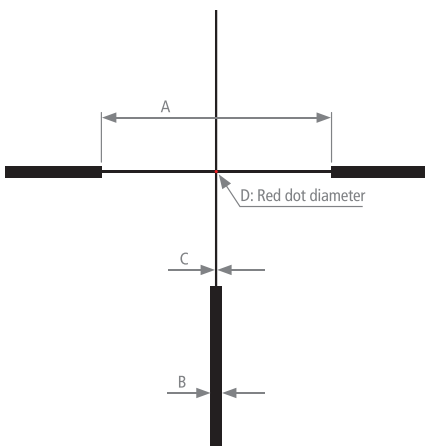

German. Performance. Optics.

MINOX ZE5.2	1-5x24	2-10x50	3-15x56	5-25x56
Magnification	1-5 x	2-10 x	3-15 x	5-25 x
Objective diameter (mm)	24	50	56	56
Exit pupil diameter low - high (mm)	11.4 - 4.9	11.4 - 5.2	11.4 - 3.8	11.0 - 2.3
Field of view (m at 100 m)	37.1 / 8.2	18.9 / 4.0	11.9 / 2.3	7.2 / 1.6
Eye relief (mm)	~ 100	~ 100	~ 100	~ 100
Diopter adjustment range	- 3.0 / + 2.5	- 3.0 / + 2.5	- 3.0 / + 2.5	- 3.0 / + 2.5
Elevation and windage adjustage (per click)	1 cm / 100 meters	1 cm / 100 meters	1 cm / 100 meters	1 cm / 100 meters
Reticle adjustment range (elevation and windage)	± 100 cm / 100 m	± 100 cm / 100 m	± 55 cm / 100 m	± 40 cm / 100 m
Illuminated reticle	#4	#4	#4	#4
Focal plane	2nd	2nd	2nd	2nd
Power supply for the illuminated reticle	Battery CR 2032	Battery CR 2032	Battery CR 2032	Battery CR 2032
Holder for two batteries	Yes	Yes	Yes	Yes
Argon filling	Yes	Yes	Yes	Yes
Fogproof, waterproof	Yes	Yes	Yes	Yes
Main tube diameter (mm)	30	30	30	30
Weight (g)	480	650	760	845
MINOX Comfort Service	Yes	Yes	Yes	Yes
Order number	66620	66622	66623	66625

Dimensions

in mm/inch.

Schematic illustration

	1-5x24	2-10x50	3-15x56	5-25x56
A	285.6 / 11.24	334.3 / 13.16	371.5 / 14.63	424.4 / 16.71
B	-- / --	95.0 / 3.74	124.4 / 4.90	137.8 / 5.43
C	89.7 / 3.53	44.6 / 1.76	43.1 / 1.70	79.8 / 3.14
D	64.4 / 2.54	64.4 / 2.54	73.6 / 2.90	73.6 / 2.90
E	95.5 / 3.76	94.3 / 3.71	94.5 / 3.72	97.2 / 3.83
F	30.0 / 1.18	57.0 / 2.24	62.0 / 2.44	62.0 / 2.44
G	44.5 / 1.75	44.5 / 1.75	44.5 / 1.75	44.5 / 1.75
H	46.4 / 1.83	46.3 / 1.82	46.4 / 1.83	46.3 / 1.82
I	15.2 / 0.60	15.1 / 0.59	15.2 / 0.59	15.1 / 0.59
J	59.6 / 2.35	59.5 / 2.34	67.7 / 2.67	66.9 / 2.63
K	15.2 / 0.60	15.1 / 0.59	15.2 / 0.60	15.2 / 0.60
L	14.5 / 0.57	14.5 / 0.57	22.6 / 0.89	21.8 / 0.86
M	30.0 / 1.18	30.0 / 1.18	30.0 / 1.18	30.0 / 1.18
N	45.0 / 1.77	45.0 / 1.77	45.0 / 1.77	45.0 / 1.77