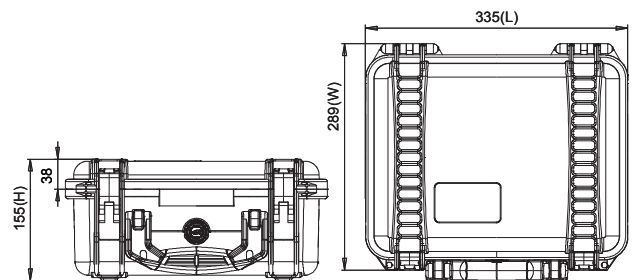

TECHNICAL DRAWING

* cubed foam